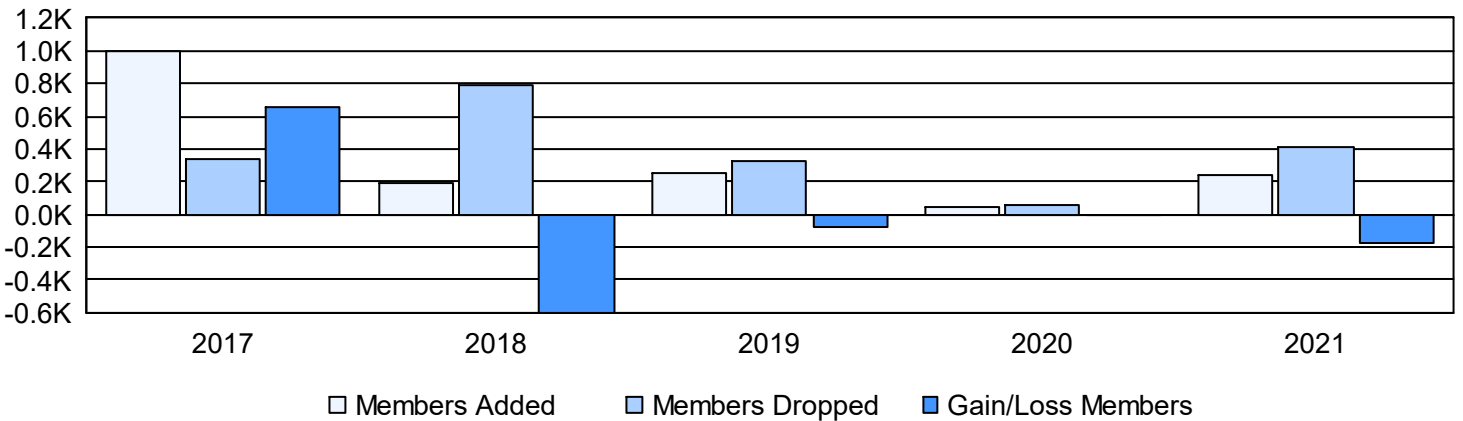

Year	New Clubs	Dropped Clubs	Gain/ Loss Clubs	New Members	Charter Members	Reinstate Members	Transfer Members	Total Member Added	Total Members Dropped	Gain/ Loss Members
2016-2017	20	2	18	301	682	1	18	1,002	342	660
2017-2018	0	2	-2	113	54	3	18	188	787	-599
2018-2019	0	10	-10	111	92	29	16	248	330	-82
2019-2020	0	0	0	10	21	8	12	51	56	-5
2020-2021	0	0	0	184	15	7	33	239	416	-177
Average	4	3	1	144	173	10	19	346	386	-41

Clubs

Members