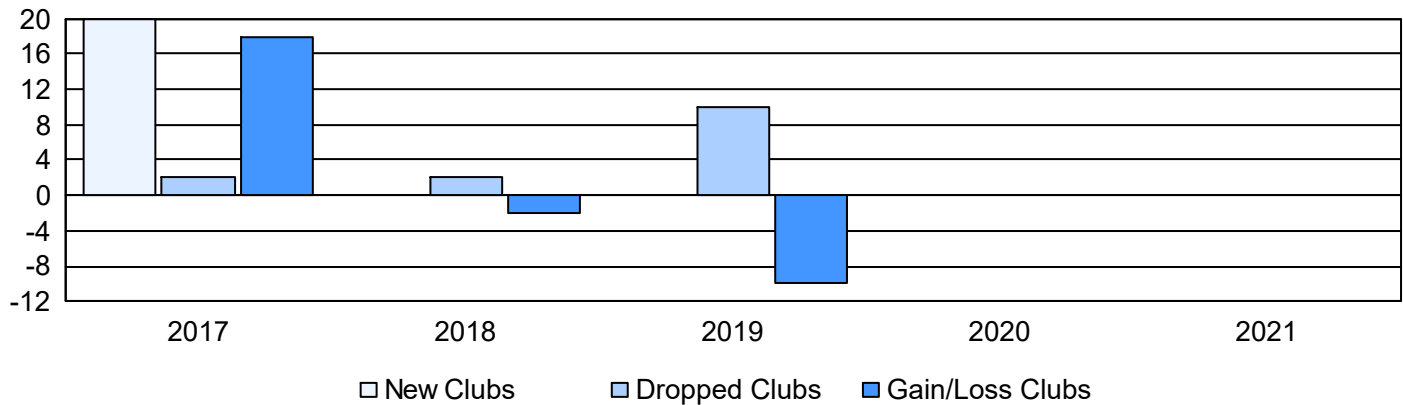

Year	New Clubs	Dropped Clubs	Gain/ Loss Clubs	New Members	Charter Members	Reinstate Members	Transfer Members	Total Member Added	Total Members Dropped	Gain/ Loss Members
2016-2017	20	2	18	301	682	1	18	1,002	342	660
2017-2018	0	2	-2	113	54	3	18	188	787	-599
2018-2019	0	10	-10	111	92	29	16	248	330	-82
2019-2020	0	0	0	10	21	8	12	51	56	-5
2020-2021	0	0	0	184	15	7	33	239	416	-177
Average	4	3	1	144	173	10	19	346	386	-41

Clubs