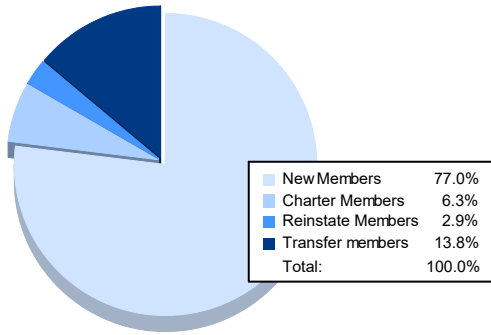

Membership Composition June 2021 Cumulative